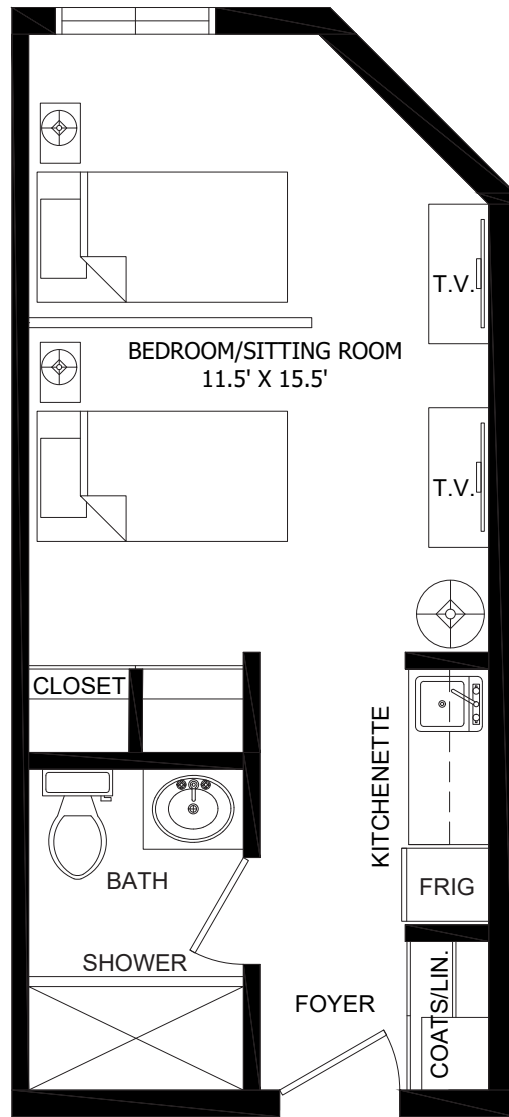

The Celtic

Shared Studio Apartment | 295 square feet

Our Lady
OF THE VALLEY
RETIREMENT COMMUNITY

540-345-5111 | ourladyofthevalley.com | 650 North Jefferson Street | Roanoke, Virginia 24016
Sponsored by the Catholic Diocese of Richmond.